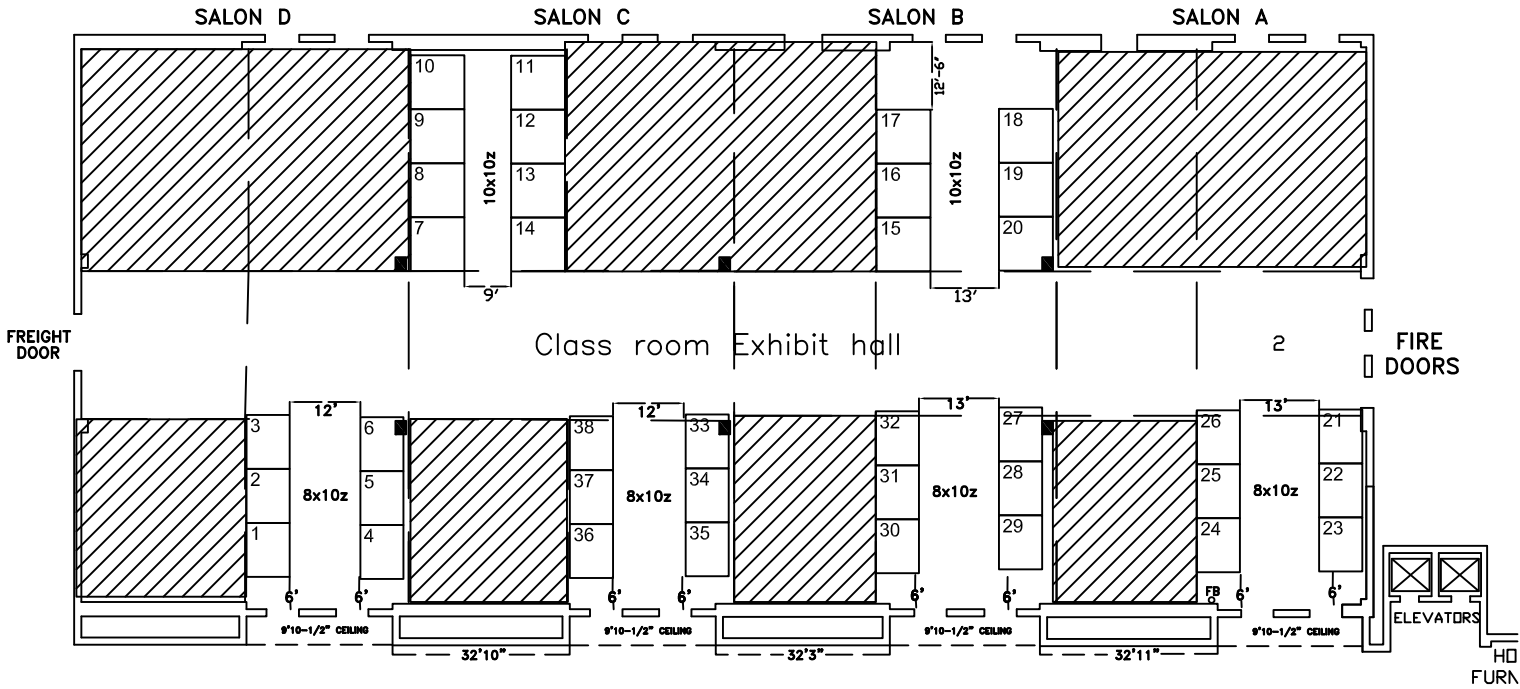

UASI 2010

GRAND SALON
(CEILING HEIGHT 12'-0")

SERVICE

CHEMIN ROYALE FOYER

10'-4-1/2" CEILING HEIGHT

GRAND BALLROOM
(CEILING HEIGHT 17'-8")

■ - DENOTES COLUMN (2' x 2'-6")

THE NEW ORLEANS HILTON RIVERSIDE
GRAND SALON & GRAND BALLROOM - 1ST FLOOR