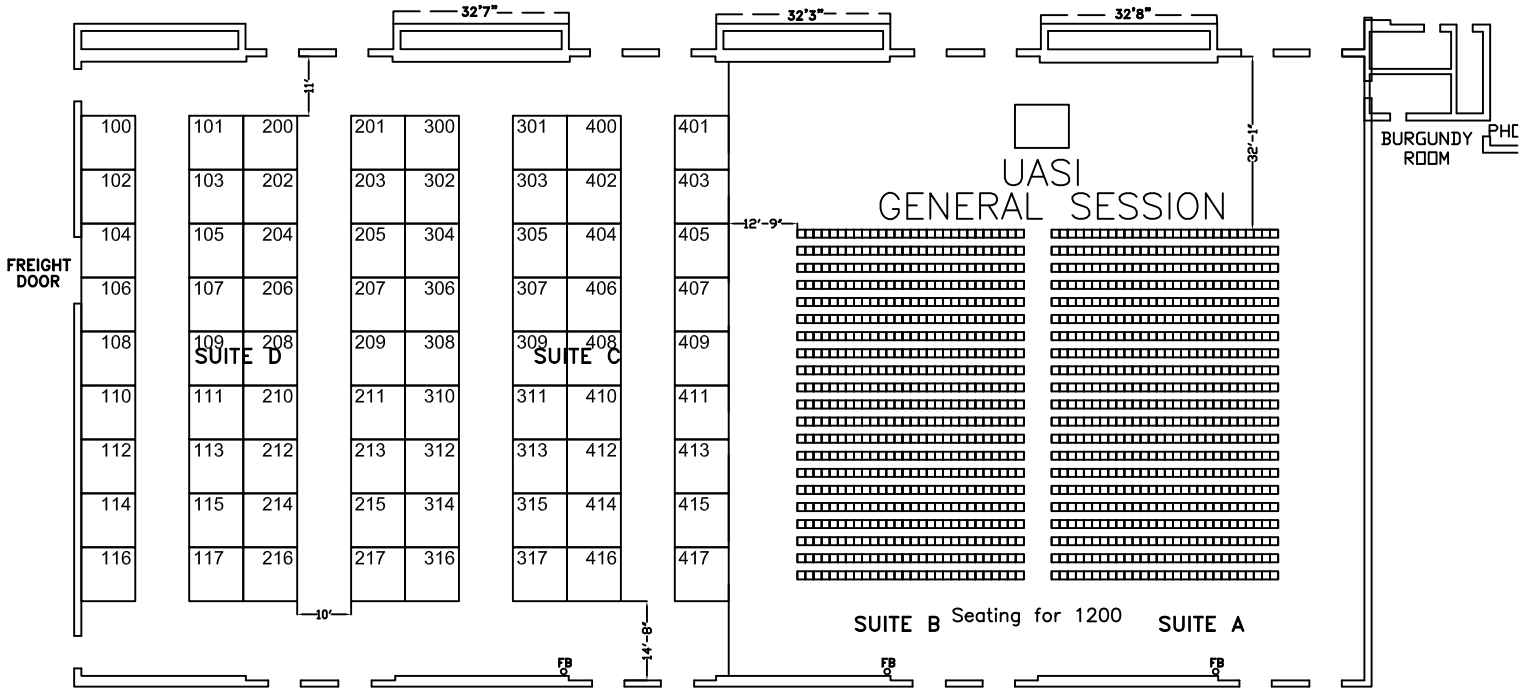

UASI 2010

GRAND SALON
(CEILING HEIGHT 12'-0")

SERVICE

CHEMIN ROYALE FOYER

10'-4-1/2" CEILING HEIGHT

GRAND BALLROOM
(CEILING HEIGHT 17'-8")

■ - DENOTES COLUMN (2' x 2'-6")

THE NEW ORLEANS HILTON RIVERSIDE
GRAND SALON & GRAND BALLROOM - 1ST FLOOR